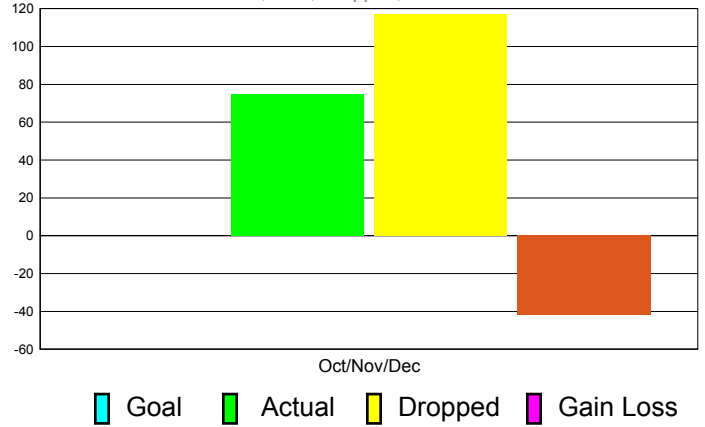

Membership Results 2011-2012

Goal, New, Dropped, Gain/Loss